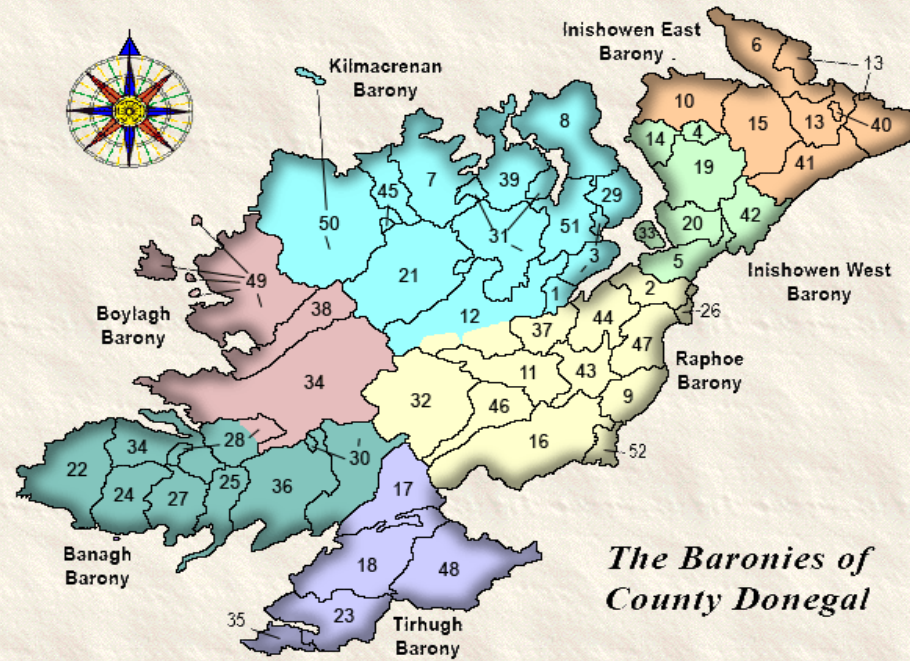

1830s Tithe Applotments Book & 1857 Griffith Valuation - Culbert/Culbertson Families in North-West Donegal

The Baronies of County Donegal

1. Aghanunshin	14. Desertergny	27. Killybegs Upper	40. Moville Lower
2. Allsaints	15. Donagh	28. Killybegs Lower	41. Moville Upper
3. Aughnish	16. Donaghmore	29. Killygarvan	42. Muff
4. Barr of Inch or Mintiaghs	17. Donegal	30. Killymard	43. Raphoe
5. Burt	18. Drumhome	31. Kilmacrenan	44. Raymoghly
6. Clonca	19. Fahan Lower	32. Kiltreevoge	45. Raymunterdoney
7. Clondahorky	20. Fahan Upper	33. Inch	46. Stranorlar
8. Clondavaddog	21. Gartan	34. Inishkeel	47. Taughboyne
9. Clonleigh	22. Glencolumbkille	35. Inishmaccsaint	48. Templecarn
10. Clonmany	23. Kilbarron	36. Inver	49. Templecrone
11. Convoy	24. Kilcar	37. Leck	50. Tullaghobegley
12. Conwal	25. Killaghtee	38. Lettermacaward	51. Tullyfern
13. Culdaff	26. Killea	39. Mevagh	52. Urney

Culbert/Culbertson - Tite Applotments		Year: 1825 to 1834
David Culbertson	Donegal, Donegal	1825
Gabl Culbertson	Friery, Killymard, Donegal	1825
James Culbertson	Carrick-More, Taughboyne, Donegal	1825
Jas Culbertson	Carrick-More, Taughboyne, Donegal	1825
Mrs Culbert	Newtown Cunyngham, Taughboyne	1825
Mrs Culbert	Moyle, Taughboyne, Donegal	1825
Mr Culbert	Munfad, Taughboyne, Donegal	1825
Culbertson	Ballyscanlon, Kilmacrenan, Donegal	1825
James Culbert	Gortmacall, Kilmacrenan, Donegal	1825
Gabel Culbertson	Friery, Killymard, Donegal	1828
John Culbertson	Friery, Killymard, Donegal	1828
James Culbert	Stranorlar, Stranorlar, Donegal	1833
John Culbert	Carran Upper, Clondavaddog, Donegal	1834
George Culbert	Carran Upper, Clondavaddog, Donegal	1834
Fras Culbert	Glynsk, Clondavaddog, Donegal	1834
Jas Culbert	Glynsk, Clondavaddog, Donegal	1834
James Culbert	Glenaughty, Leck, Donegal	1834
James Culbert	Glenaughty, Leck, Donegal	1834
James Culbert	Balleighan, Raymoghly, Donegal	1834
Thos Culbert	Altghaderry, Killea, Donegal	1834
Thos Culbert	Altghaderry, Killea, Donegal	1834